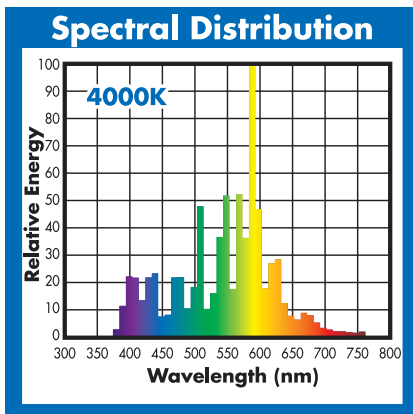

(800) 451-2606

6675 Parkland Blvd., Suite 100
Solon, Ohio 44139 USA

E-mail: Venture_Lighting@VentureLighting.com

VentureLighting.com

THIS LAMP CONFORMS TO FEDERAL STANDARD 21 CFR 1040.30
Complies with (CE), Low Voltage (CE), WEEE and RoHS Directives

Warning: This lamp can cause skin burn and eye inflammation from shortwave ultraviolet radiation if outer envelope of the lamp is broken or punctured. Do not use where people will remain for more than a few minutes unless adequate shielding or other safety precautions are used. Lamps that will automatically extinguish when outer envelope is broken or punctured are commercially available.