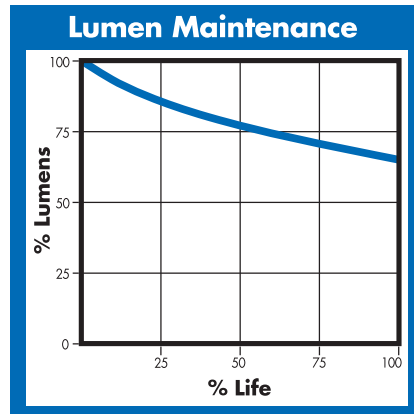

(800) 451-2606

6675 Parkland Blvd., Suite 100
Solon, Ohio 44139 USA

E-mail: Venture_Lighting@VentureLighting.com

VentureLighting.com

THIS LAMP CONFORMS TO FEDERAL STANDARD 21 CFR 1040.30
Complies with (CE), Low Voltage (CE), WEEE and RoHS Directives

Warning: This lamp can cause skin burn and eye inflammation from shortwave ultraviolet radiation if outer envelope of the lamp is broken or punctured. Do not use where people will remain for more than a few minutes unless adequate shielding or other safety precautions are used. Lamps that will automatically extinguish when outer envelope is broken or punctured are commercially available.