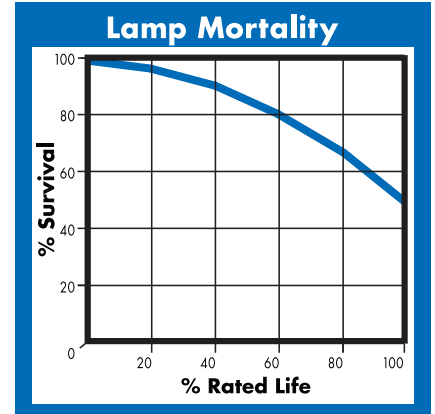

(800) 451-2606

6675 Parkland Blvd., Suite 100
Solon, Ohio 44139 USA

E-mail: Venture_Lighting@VentureLighting.com

VentureLighting.com

THIS LAMP CONFORMS TO FEDERAL STANDARD 21 CFR 1040.30
Complies with (CE), Low Voltage (CE), WEEE and RoHS Directives

Warning: This lamp can cause skin burn and eye inflammation from shortwave ultraviolet radiation if outer envelope of the lamp is broken or punctured. Do not use where people will remain for more than a few minutes unless adequate shielding or other safety precautions are used. Lamps that will automatically extinguish when outer envelope is broken or punctured are commercially available.