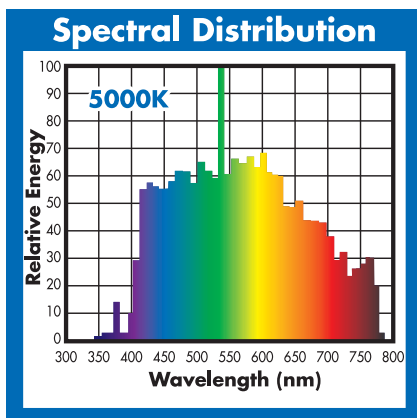

ELECTRICAL

Lamp Watts	350
Lamp Oper. Voltage (Nom.)	135

PHOTOMETRIC

Initial Lumens	26000
Lumens Per Watt	74
Lamp Lumen Depreciation (LLD)	0.90 (90%) @ 8000 hours
Correlated Color Temperature	5000K
Chromaticity Coordinates (CIE-x,y)	.346 .359
Color Rendering Index (CRI) R_a	90+

SUSTAINABILITY

Mercury Amount (mg)	24.0
Picograms of Hg per Mean Lumen Hour	34

NOTES

- Lamp performance ratings published in this data sheet are based upon operation with approved electronic ballasts.
- Operation of position-rated lamps outside of their tolerances will result in poor performance.
- Minimum Starting Temperature: -40°C/°F.
- To calculate nighttime Scotopic lumens, multiply the lumen rating by the S/P ratio (2.1).

ED37

Dia. = 4.6" (120mm)
MOL = 11.5" (292mm)
LCL = 7.0" (178mm)
Base = Mogul (EX39)

PHYSICAL

Bulb Diameter	4.6" (120mm)
Max. Overall Length (MOL)	11.5" (292mm)
Light Center Length (LCL)	7.0" (178mm)
Effective Arc Length	38.4 mm
Max. Base Temperature (°C)	210
Max. Bulb Temperature (°C)	400
Socket Pulse Rating (KV)	4
Luminaire Type	Open / Enclosed Rated