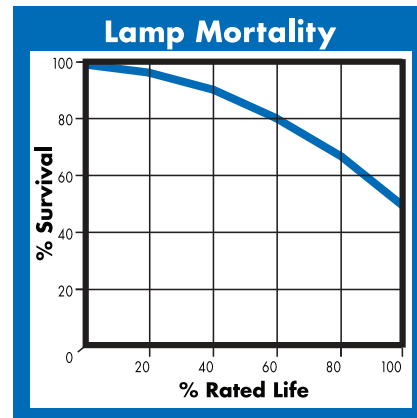

ELECTRICAL

Lamp Watts	350
Lamp Oper. Voltage (Nom.)	135

PHOTOMETRIC

Initial Lumens	26000
Lumens Per Watt	74
Lamp Lumen Depreciation (LLD)	0.90 (90%) @ 8000 hours
Correlated Color Temperature	5000K
Chromaticity Coordinates (CIE-x,y)	.346 .359
Color Rendering Index (CRI) R_a	90+

SUSTAINABILITY

Mercury Amount (mg)	24.0
Picograms of Hg per Mean Lumen Hour	34

NOTES

- Lamp performance ratings published in this data sheet are based upon operation with approved electronic ballasts.
- Operation of position-rated lamps outside of their tolerances will result in poor performance.
- Minimum Starting Temperature: -40°C/°F.
- To calculate nighttime Scotopic lumens, multiply the lumen rating by the S/P ratio (2.1).

ED37

Dia. = 4.6" (120mm)
MOL = 11.5" (292mm)
LCL = 7.0" (178mm)
Base = Mogul (EX39)

PHYSICAL

Bulb Diameter	4.6" (120mm)
Max. Overall Length (MOL)	11.5" (292mm)
Light Center Length (LCL)	7.0" (178mm)
Effective Arc Length	38.4 mm
Max. Base Temperature (°C)	210
Max. Bulb Temperature (°C)	400
Socket Pulse Rating (KV)	4
Luminaire Type	Open / Enclosed Rated