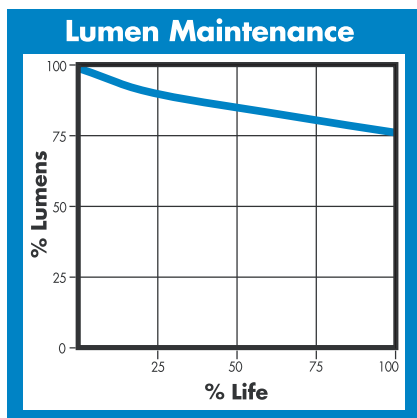

ELECTRICAL

Lamp Watts	350
Lamp Oper. Voltage (Nom.)	135

PHOTOMETRIC

Initial Lumens	26000
Lumens Per Watt	74
Lamp Lumen Depreciation (LLD)	0.90 (90%) @ 8000 hours
Correlated Color Temperature	5000K
Chromaticity Coordinates (CIE-x,y)	.346 .359
Color Rendering Index (CRI) R_a	90+

SUSTAINABILITY

Mercury Amount (mg)	24.0
Picograms of Hg per Mean Lumen Hour	34

NOTES

- Lamp performance ratings published in this data sheet are based upon operation with approved electronic ballasts.
- Operation of position-rated lamps outside of their tolerances will result in poor performance.
- Minimum Starting Temperature: -40°C/°F.
- To calculate nighttime Scotopic lumens, multiply the lumen rating by the S/P ratio (2.1).

ED37

Dia. = 4.6" (120mm)
MOL = 11.5" (292mm)
LCL = 7.0" (178mm)
Base = Mogul (EX39)

PHYSICAL

Bulb Diameter	4.6" (120mm)
Max. Overall Length (MOL)	11.5" (292mm)
Light Center Length (LCL)	7.0" (178mm)
Effective Arc Length	38.4 mm
Max. Base Temperature (°C)	210
Max. Bulb Temperature (°C)	400
Socket Pulse Rating (KV)	4
Luminaire Type	Open / Enclosed Rated