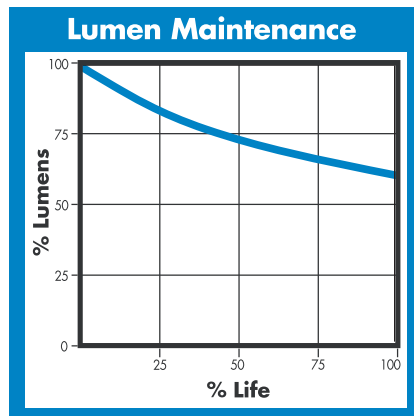

(800) 451-2606

6675 Parkland Blvd., Suite 100
Solon, Ohio 44139 USA

E-mail: Venture_Lighting@VentureLighting.com

VentureLighting.com

THIS LAMP CONFORMS TO FEDERAL STANDARD 21 CFR 1040.30
Complies with (CE), Low Voltage (CE), WEEE and RoHS Directives

Warning: This lamp can cause skin burn and eye inflammation from shortwave ultraviolet radiation if outer envelope of the lamp is broken or punctured. Do not use where people will remain for more than a few minutes unless adequate shielding or other safety precautions are used. Lamps that will automatically extinguish when outer envelope is broken or punctured are commercially available.