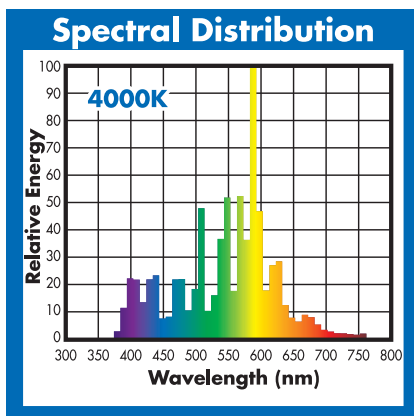

(800) 451-2606

6675 Parkland Blvd., Suite 100
Solon, Ohio 44139 USA

E-mail: Venture_Lighting@VentureLighting.com

VentureLighting.com

THIS LAMP CONFORMS TO FEDERAL STANDARD 21 CFR 1040.30
Complies with (CE), Low Voltage (CE), WEEE and RoHS Directives

Warning: This lamp can cause skin burn and eye inflammation from shortwave ultraviolet radiation if outer envelope of the lamp is broken or punctured. Do not use where people will remain for more than a few minutes unless adequate shielding or other safety precautions are used. Lamps that will automatically extinguish when outer envelope is broken or punctured are commercially available.