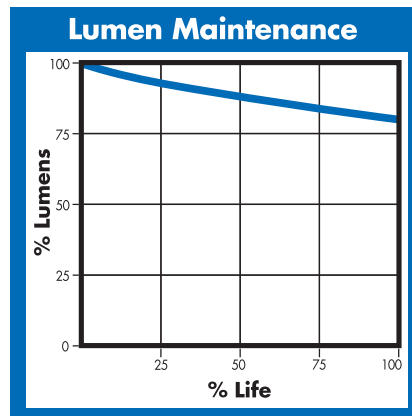

ELECTRICAL

Lamp Watts	550
Lamp Oper. Voltage (Nom.)	135

PHOTOMETRIC

Initial Lumens	45000
Lumens Per Watt	82
Lamp Lumen Depreciation (LLD)	0.90 (90%) @ 8000 hours
Correlated Color Temperature	5000K
Chromaticity Coordinates (CIE-x,y)	.346 .359
Color Rendering Index (CRI) R_a	90+

PHYSICAL

Bulb Diameter	4.6" (120mm)
Max. Overall Length (MOL)	11.5" (292mm)
Light Center Length (LCL)	7.0" (178mm)
Effective Arc Length	42.2mm
Max. Base Temperature (°C)	230
Max. Bulb Temperature (°C)	450
Socket Pulse Rating (KV)	4
Luminaire Type	Enclosed Rated

BT37

Dia. = 4.6" (120mm)
MOL = 11.5" (292mm)
LCL = 7.0" (178mm)
Base = Mogul (E39)

SUSTAINABILITY

Mercury Amount (mg)	29.0
Picograms of Hg per Mean Lumen Hour	36

NOTES

- Lamp performance ratings published in this data sheet are based upon operation with magnetic ballasts.
- Operation of position-rated lamps outside of their tolerances will result in poor performance.
- Minimum Starting Temperature: -40°C/°F.
- To calculate nighttime Scotopic lumens, multiply the lumen rating by the S/P ratio (2.1).