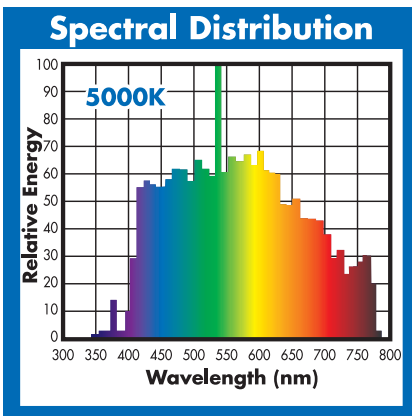

ELECTRICAL

Lamp Watts	550
Lamp Oper. Voltage (Nom.)	135

PHOTOMETRIC

Initial Lumens	45000
Lumens Per Watt	82
Lamp Lumen Depreciation (LLD)	0.90 (90%) @ 8000 hours
Correlated Color Temperature	5000K
Chromaticity Coordinates (CIE-x,y)	.346 .359
Color Rendering Index (CRI) R_a	90+

PHYSICAL

Bulb Diameter	4.6" (120mm)
Max. Overall Length (MOL)	11.5" (292mm)
Light Center Length (LCL)	7.0" (178mm)
Effective Arc Length	42.2mm
Max. Base Temperature (°C)	230
Max. Bulb Temperature (°C)	450
Socket Pulse Rating (KV)	4
Luminaire Type	Enclosed Rated

BT37

Dia. = 4.6" (120mm)
MOL = 11.5" (292mm)
LCL = 7.0" (178mm)
Base = Mogul (E39)

SUSTAINABILITY

Mercury Amount (mg)	29.0
Picograms of Hg per Mean Lumen Hour	36

NOTES

- Lamp performance ratings published in this data sheet are based upon operation with magnetic ballasts.
- Operation of position-rated lamps outside of their tolerances will result in poor performance.
- Minimum Starting Temperature: -40°C/°F.
- To calculate nighttime Scotopic lumens, multiply the lumen rating by the S/P ratio (2.1).