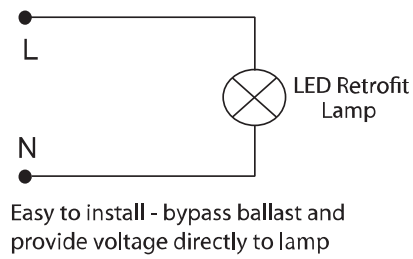

Regulatory Qualifications

cULus Listed (UL 1993/CSA C22.2 No. 1993)

cULus Classified (UL 1598C/CSA C22.2 No. 250.1)

Accessories

SP12714 120-277V Surge Protector

Revision: 02, 07-Sept 2022

Venture 36W LED Retrofit Lamp