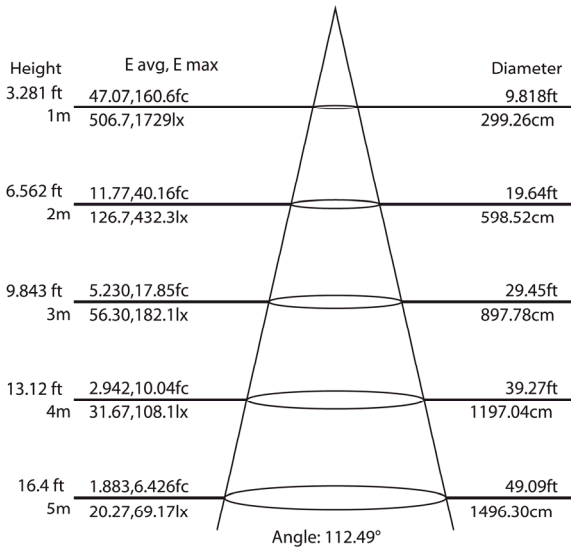

Physical Characteristics

Fixture Color	White
Length	47.7"
Width	23.7"
Height	1.9"
Panel Size	2x4
Weight	20.2 lbs

Electrical Characteristics

Amperage Draw (Input Volts/Amperes)	347/0.16
-------------------------------------	----------

Revision: 05, 06-Sept 2022

Venture 40W LED Panel (2x2), 4000K

Dimensions

48W 2x4 LED Panel

Luminous Intensity Distribution Diagram

Average Illuminance Curve

(800) 451-2606

6675 Parkland Blvd., Suite 100