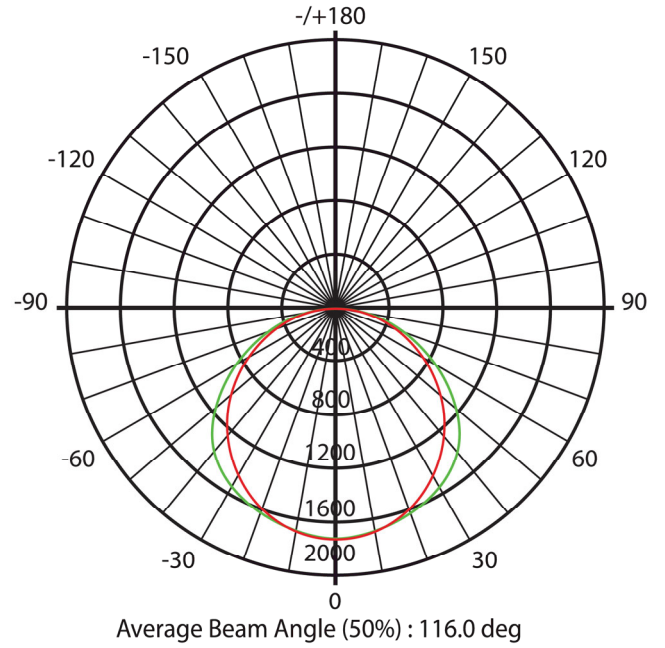

Physical Characteristics

Fixture Color	White
Length	47.7"
Width	23.7"
Height	1.9"
Panel Size	2x4
Weight	20.2 lbs

Electrical Characteristics

Amperage Draw (Input Volts/Amperes)	347/0.16
-------------------------------------	----------

Revision: 05, 06-Sept 2022

Venture 40W LED Panel (2x2), 4000K

Dimensions

48W 2x4 LED Panel

Luminous Intensity Distribution Diagram

Average Illuminance Curve

(800) 451-2606

6675 Parkland Blvd., Suite 100