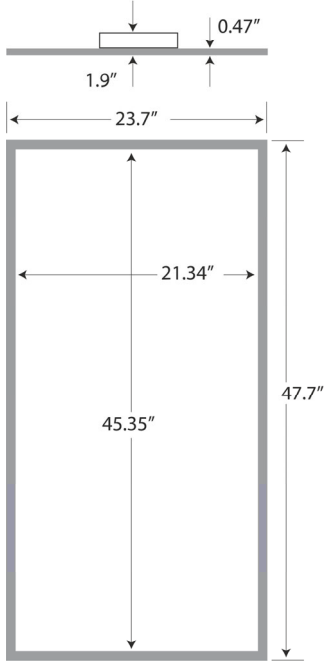

Physical Characteristics

Fixture Color	White
Length	47.7"
Width	23.7"
Height	1.9"
Panel Size	2x4
Weight	20.2 lbs

Electrical Characteristics

Amperage Draw (Input Volts/Amperes)	347/0.16
-------------------------------------	----------

Revision: 05, 06-Sept 2022

Venture 40W LED Panel (2x2), 4000K

Dimensions

48W 2x4 LED Panel

Luminous Intensity Distribution Diagram

Average Illuminance Curve

(800) 451-2606

6675 Parkland Blvd., Suite 100