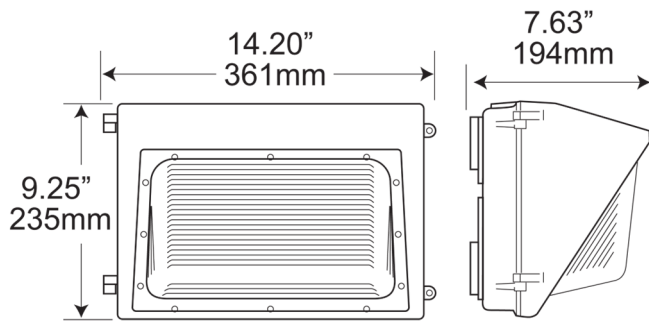

Venture 60W LED Traditional Style Wallpack

Dimensions