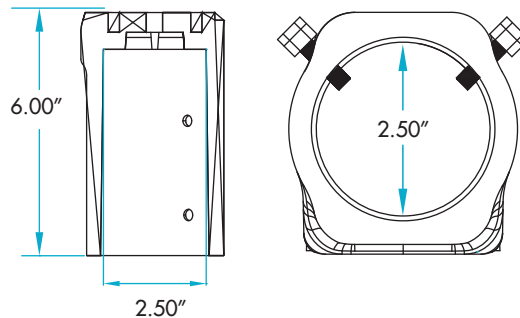

120W-200W ENVIRON ACCESSORIES DRILL TEMPLATE NOT TO SCALE

EN14178 - Round Pole

EN35512 - Slipfitter

EN26814 - Square Pole

EN47832 - Wall Mount

EN38419
Mast Arm (Horizontal Tenon)

(800) 451-2606

6675 Parkland Blvd., Suite 100