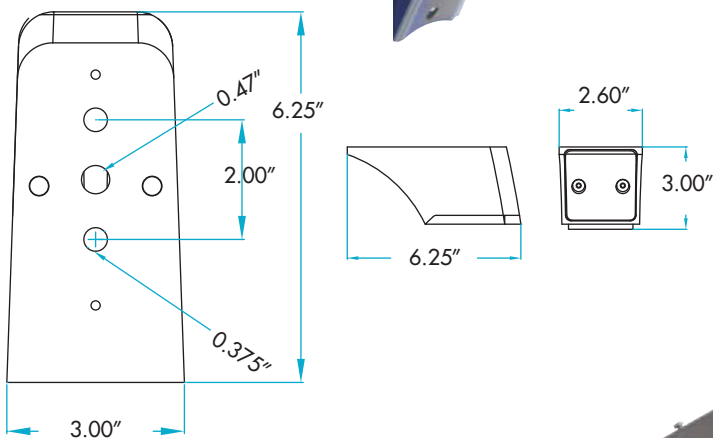

120W-200W ENVIRON ACCESSORIES DRILL TEMPLATE NOT TO SCALE

EN14178 - Round Pole

EN35512 - Slipfitter

EN26814 - Square Pole

EN47832 - Wall Mount

EN38419
Mast Arm (Horizontal Tenon)

(800) 451-2606

6675 Parkland Blvd., Suite 100