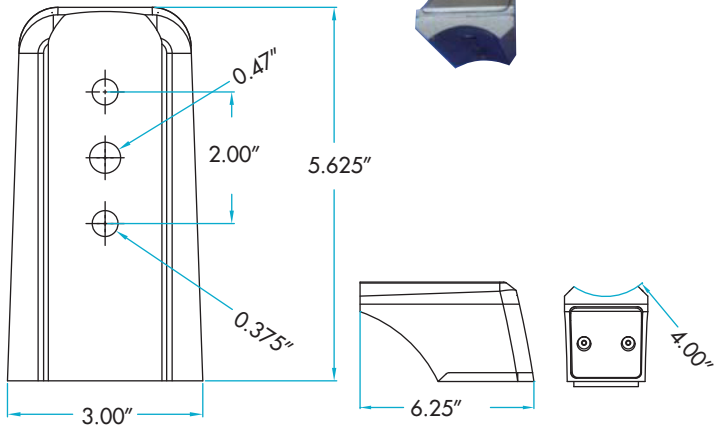

120W-200W ENVIRON ACCESSORIES DRILL TEMPLATE NOT TO SCALE

EN14178 - Round Pole

EN35512 - Slipfitter

EN26814 - Square Pole

EN47832 - Wall Mount

EN38419
Mast Arm (Horizontal Tenon)

(800) 451-2606

6675 Parkland Blvd., Suite 100