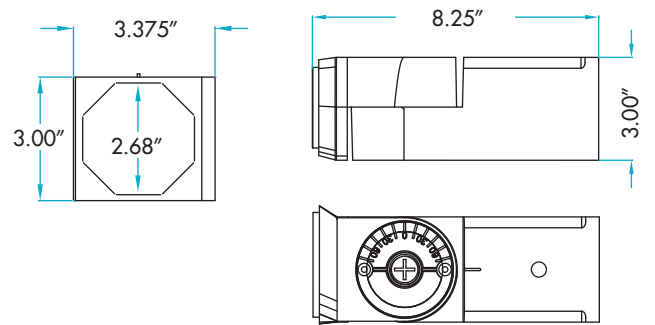

120W-200W ENVIRON ACCESSORIES DRILL TEMPLATE NOT TO SCALE

EN14178 - Round Pole

EN35512 - Slipfitter

EN26814 - Square Pole

EN47832 - Wall Mount

EN38419
Mast Arm (Horizontal Tenon)

(800) 451-2606

6675 Parkland Blvd., Suite 100