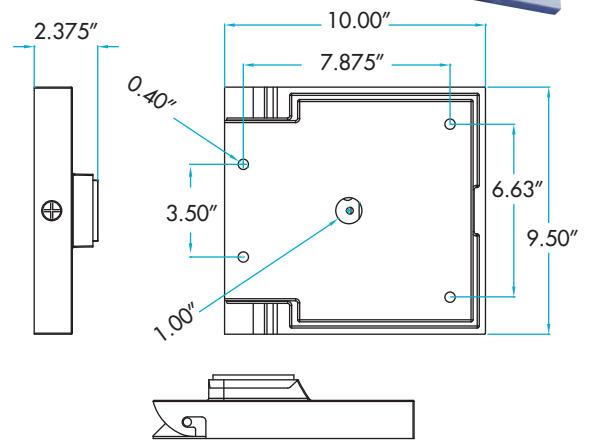

120W-200W ENVIRON ACCESSORIES DRILL TEMPLATE NOT TO SCALE

EN14178 - Round Pole

EN35512 - Slipfitter

EN26814 - Square Pole

EN47832 - Wall Mount

EN38419
Mast Arm (Horizontal Tenon)

(800) 451-2606

6675 Parkland Blvd., Suite 100